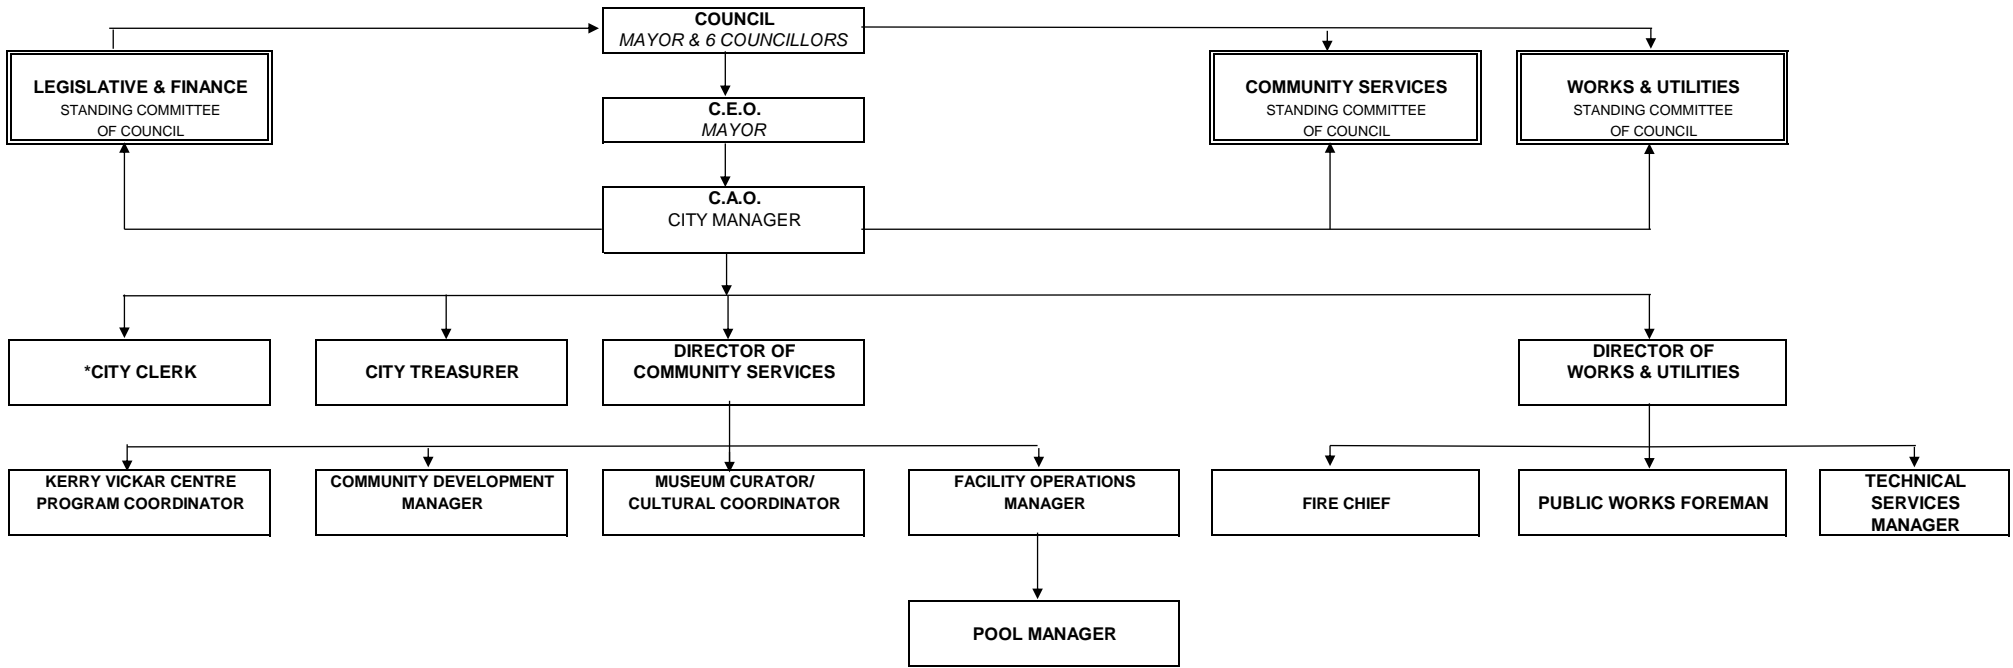

# City of Melfort Organizational Chart

\* Acting City Manager in CAO's absence

 Advisory

 Direct Authority